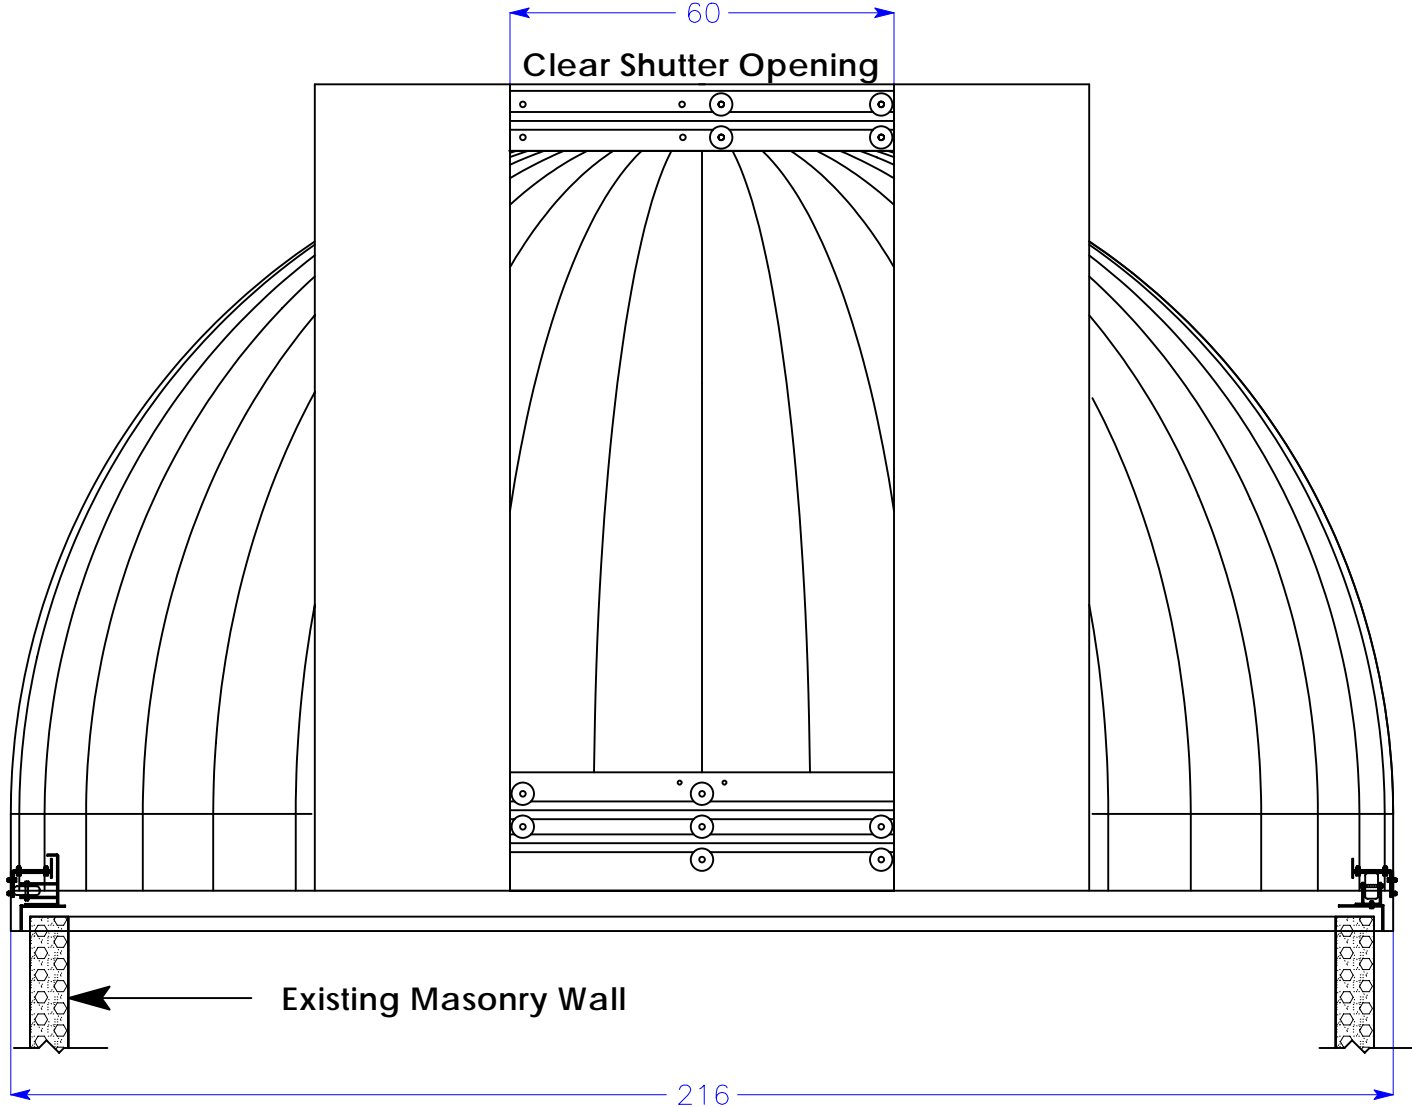

5.5 Meter Observa-DOME

Observa-Dome Labs, Inc
 371 Commerce Park Drive
 Jackson, MS 39213
 1-800-647-5364
 observa-dome.com

	Name	Date	Title	5.5 Meter Elevation	Date	May 30,2007	Scale
Created By	JJ		Drawing No.	OBD 5.5 101			1:30
Checked By	RC						