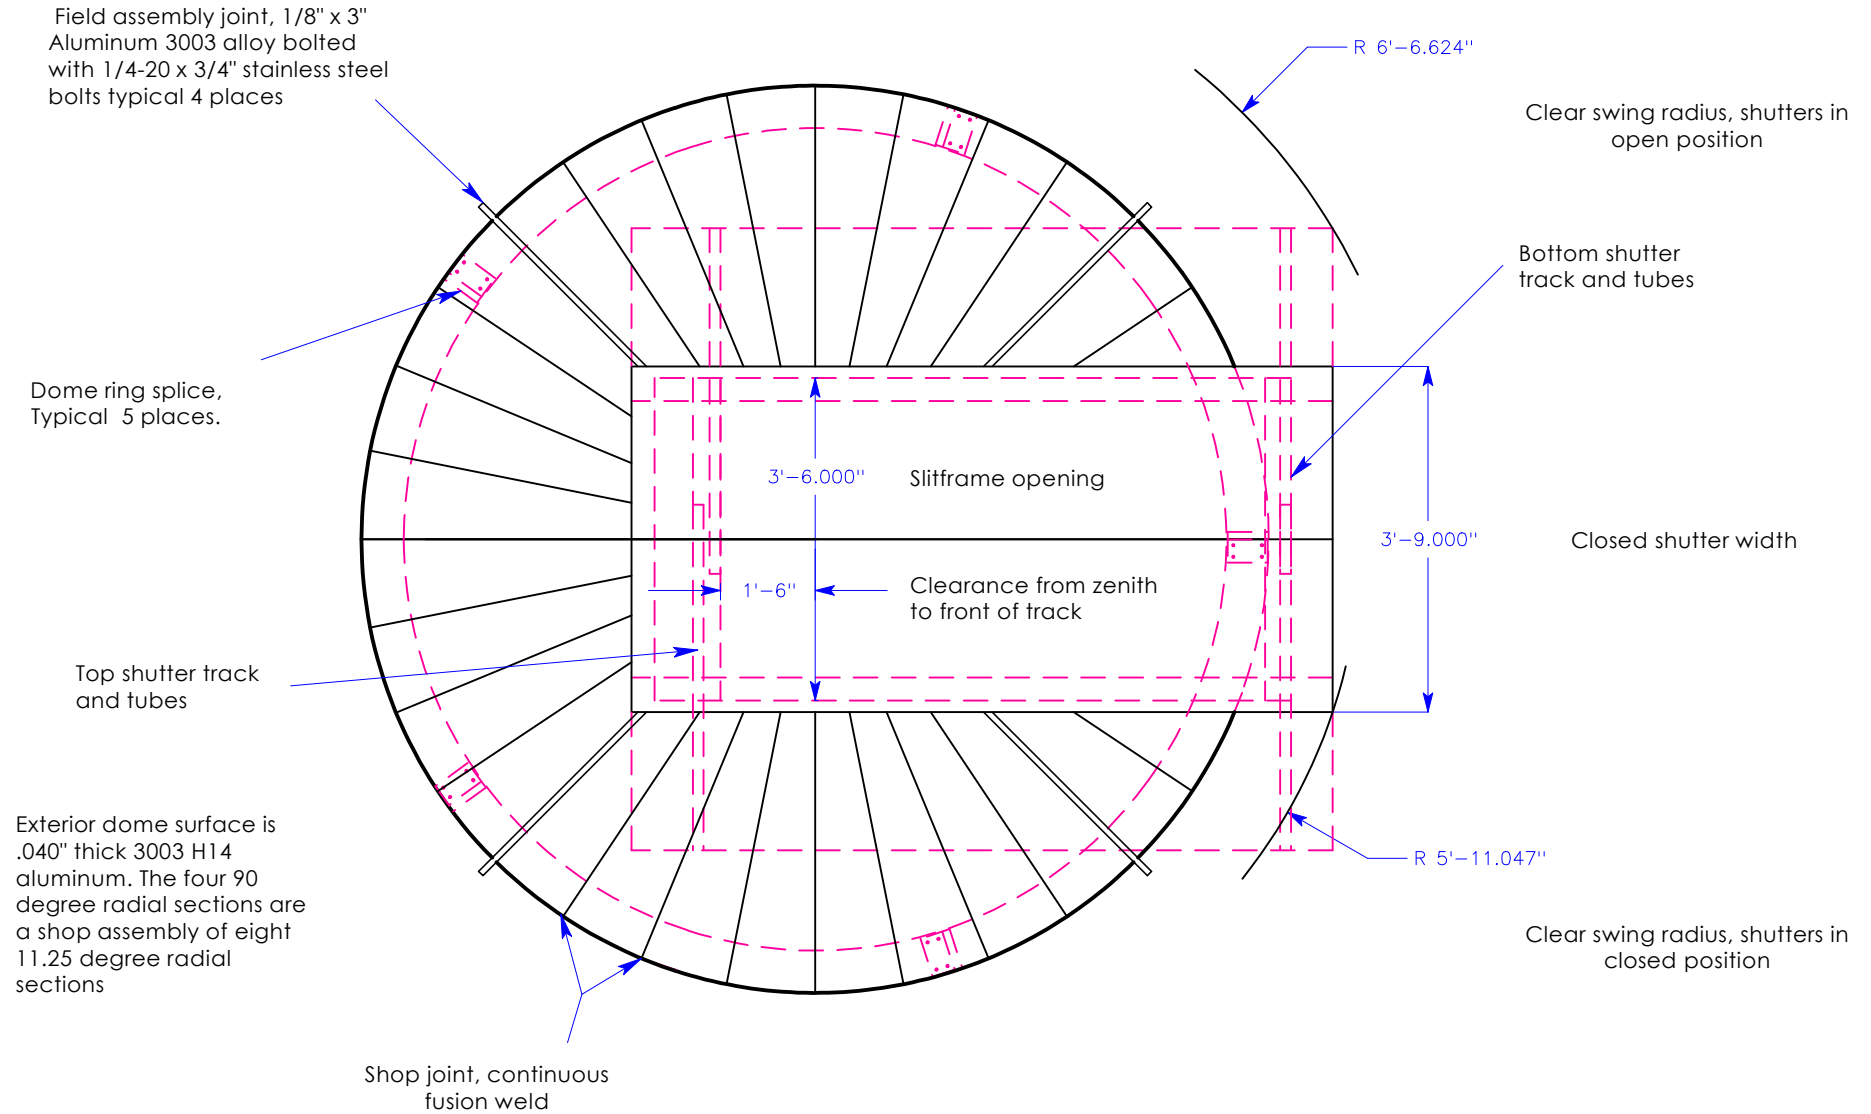

### 3 Meter Observa-Dome Plan View

Observa-Dome Labs, Inc  
 371 Commerce Park Drive  
 Jackson, MS 39213  
 1-800-647-5364  
 observa-dome.com

|                   |             |             |                       |               |              |
|-------------------|-------------|-------------|-----------------------|---------------|--------------|
|                   | <b>Name</b> | <b>Date</b> | <b>Title</b>          | <b>Date</b>   | <b>Scale</b> |
| <b>Created By</b> | JJ          | 6/14/02     | 3 Meter Plan View     | June 14, 2002 | 1:25         |
| <b>Checked By</b> | RC          | 6/21/02     | Drawing No. OBD 3 101 | Revised       |              |